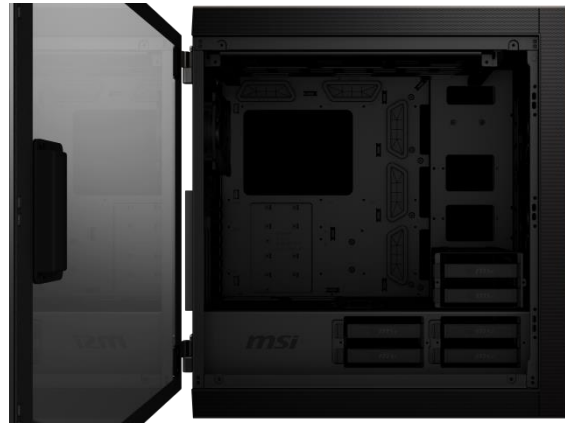

msi

PC COMPONENTS

MPG SEKIRA 500G

DOMINATE THE DARKNESS

SPECIFICATIONS

Product Name	MPG SEKIRA 500G
Case Form Factor	Mid-Tower
Support MB Form Factor	E-ATX / ATX / Micro-ATX / Mini-ITX
I/O Ports	4 x USB 3.2 Gen1 Type-A / 1 x USB 3.2 Gen2 Type-C / 1 x HD Audio / 1 x Mic
Driver Bays	6 x 3.5" (compatible with 2.5") + 3 x 2.5"
Case Expansion Slots	8+2
Maximum GPU Length	400mm
Maximum CPU Cooler Length	170mm
Radiator Compatibility	120 / 140 / 240 / 280 / 360 mm
Lighting	N/A
Power Supply	Standard ATX
Cooling Layout	Front: Up to 3 x 120mm / 3 x 140mm / 2 x 200mm Top: Up to 3 x 120mm / 3 x 140mm / 2 x 200mm Rear: Up to 1 x 120mm / 1 x 140mm
Pre-install Fan	Front: 2 x 200mm System Fans included Rear: 1 x 120mm System Fan included
Dimension	530(D) x 232(W) x 545.5(H) mm 20.87(D) x 9.13(W) x 21.48(H) inch
Weight	19.8 KG

CONNECTIONS

- | | |
|-----------------------|------------------------------|
| 1. Power Button | 4. Front USB 3.2 Gen1 Type A |
| 2. LED Control Button | 5. Front USB 3.2 Gen1 Type C |
| 3. Front HD Audio | 6. Front MIC |

FEATURES

Extractable Radiator Bracket Design

The modular radiator bracket is for easy installation of radiator without tools

Tool-Less Tempered Glass

Two hinged swing-doors with premium-quality 4mm thick tempered glass design guarantees window durability and viewing capability

Optimized Air Flow

Up to 7x system fans could be installed. Provide the whole system with ventilation for better stability

Vertical Graphics Support

Additional vertical slots and construction kit for user to show off your gaming graphics card in the vertical position