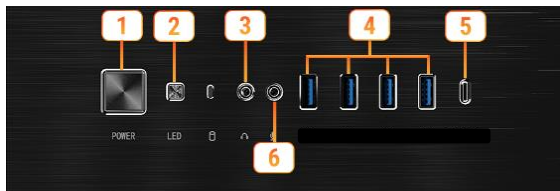

CONNECTIONS

1. Power Button	4. Front USB 3.2 Gen1 Type A
2. LED Control Button	5. Front USB 3.2 Gen1 Type C
3. Front HD Audio	6. Front MIC

FEATURES

Extractable Radiator Bracket Design

The modular radiator bracket is for easy installation of radiator without tools

Tool-Less Tempered Glass

Two hinged swing-doors with premium-quality 4mm thick tempered glass design guarantees window durability and viewing capability

Optimized Air Flow

Up to 7x system fans could be installed. Provide the whole system with ventilation for better stability

Vertical Graphics Support

Additional vertical slots and construction kit for user to show off your gaming graphics card in the vertical position

Optimized for Water Cooling

Fully compatible with 360mm, 280mm, and 120mm radiators

System Fan Included

Packing with 3 x system fan to cool your system for the maximum performance